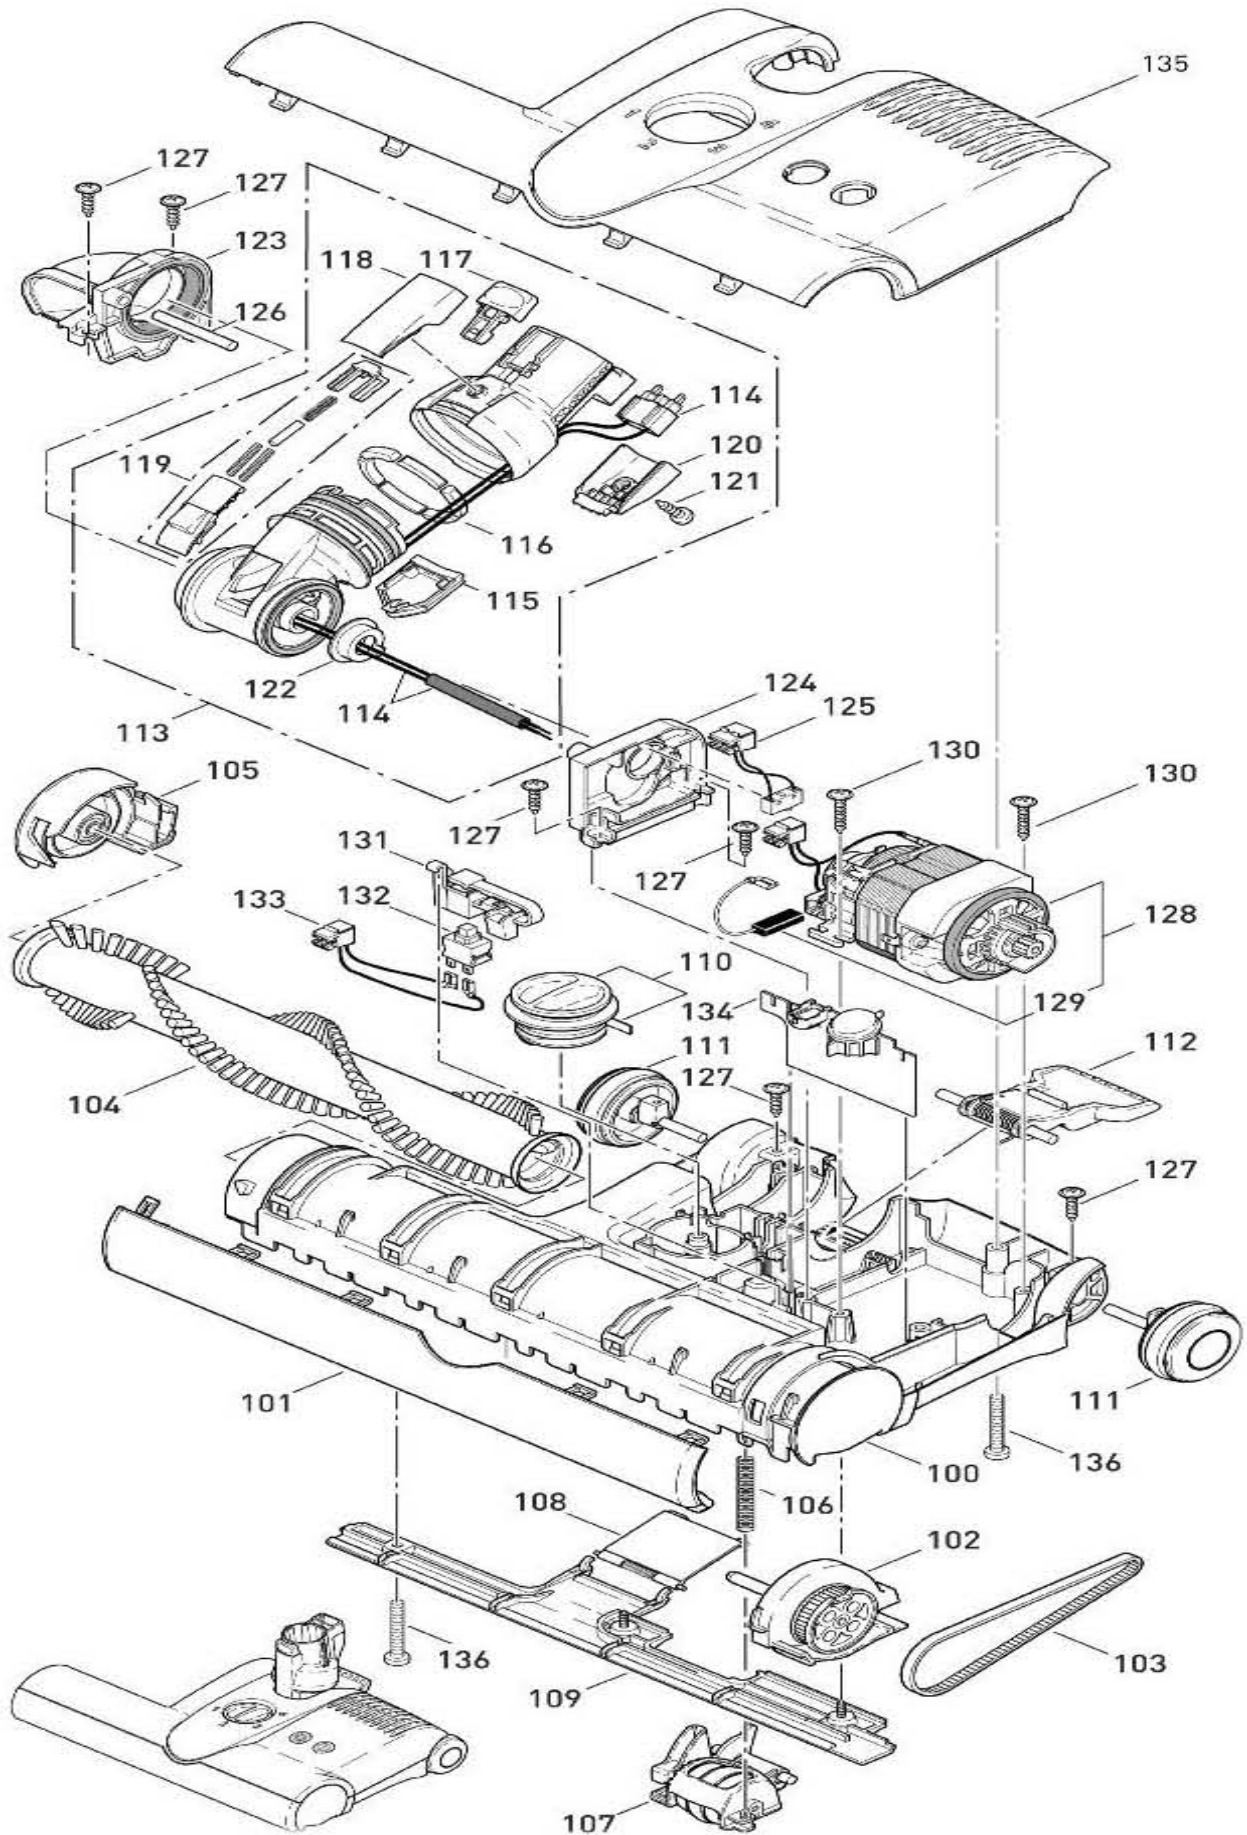

Felix 2 Premium - Ice Blue - Powerhead 15"