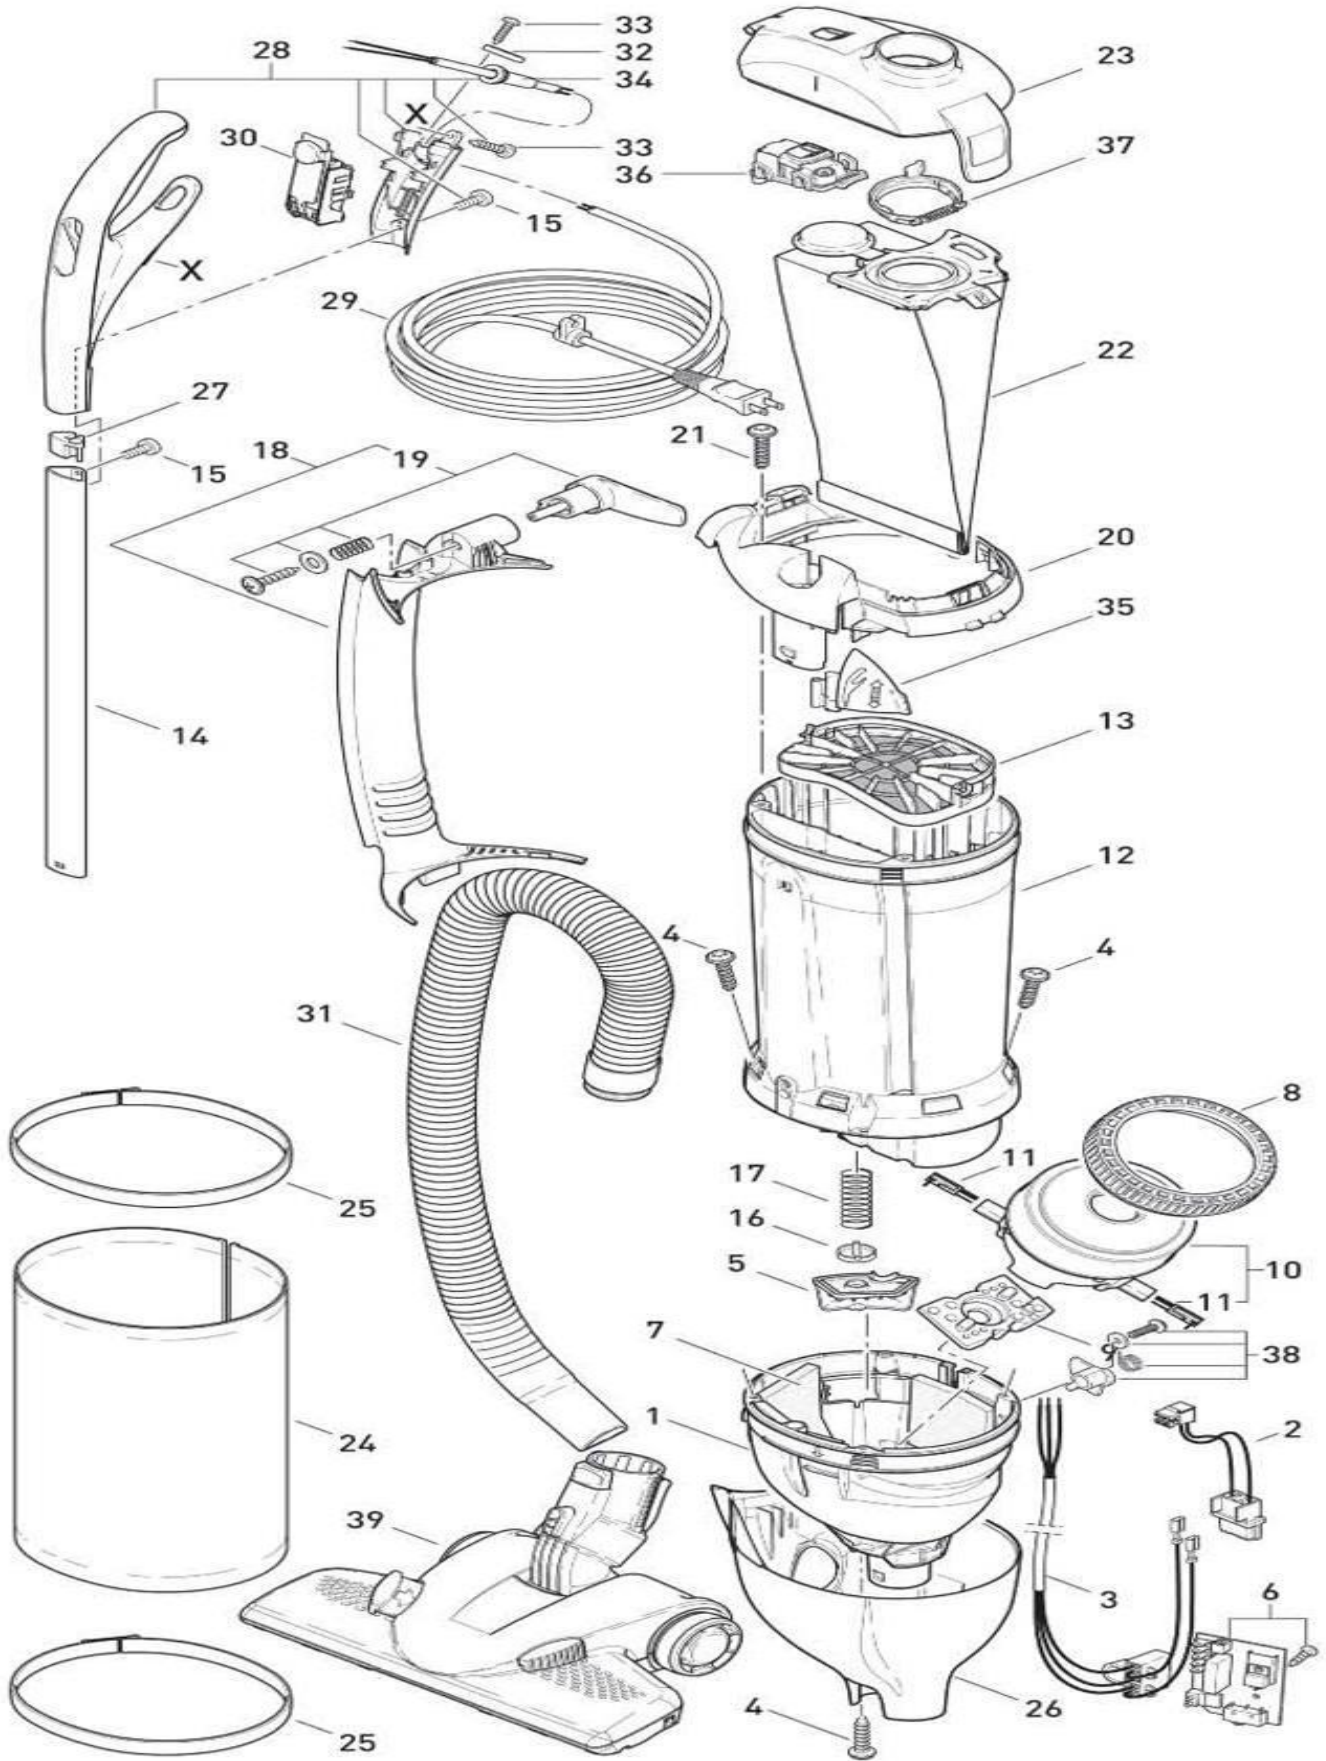

Felix 1 & 2 Premium / Felix 4 Kombi - Ice Blue

#9806AM - Felix 1 Premium 12" #9813AM - Felix 2 Premium 15" #9824AM - Felix 4 Kombi 12"