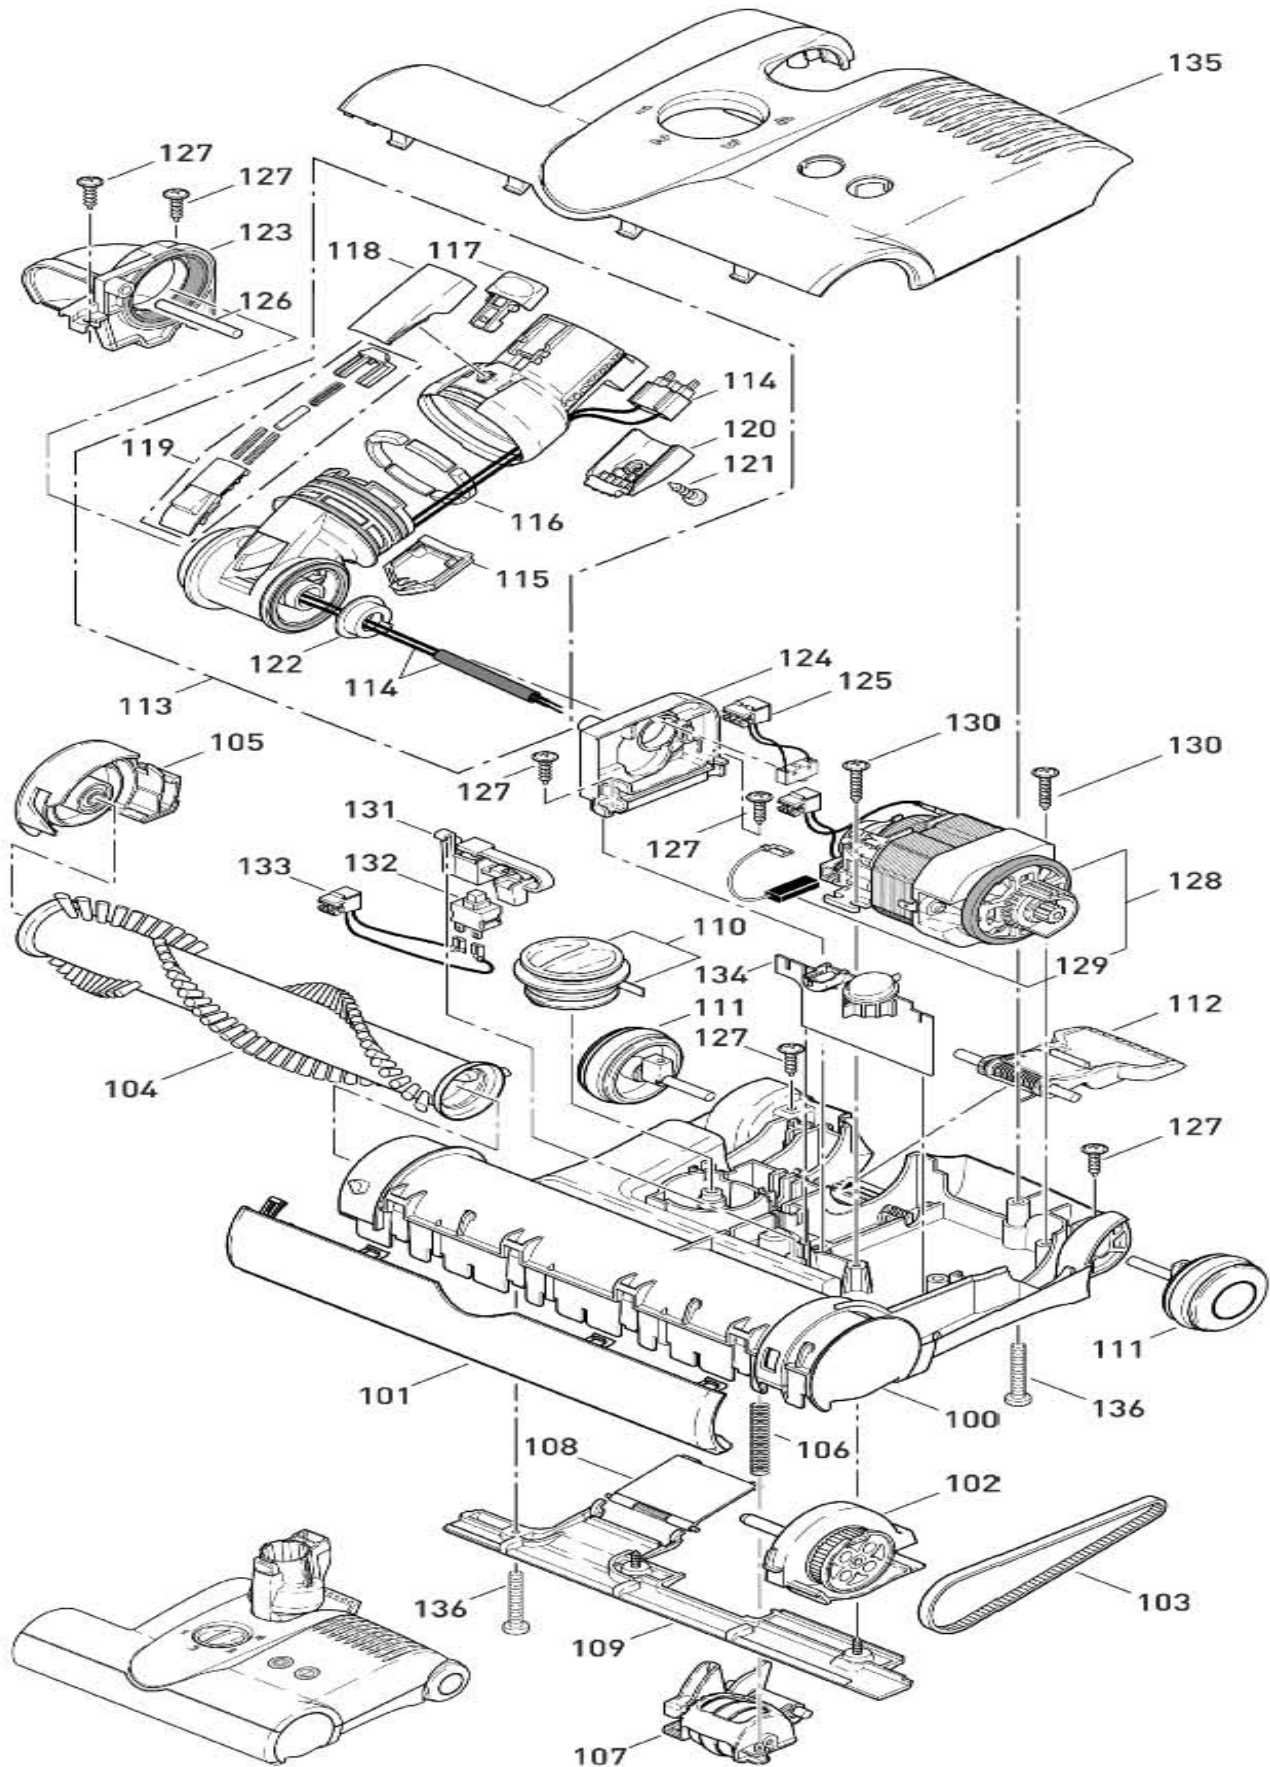

# Felix 1 Premium - Onyx

**Power Head Parts List**

100 2324DG Chassis ET - dark gray	101 2302DG Bumper, complete	102 2314DG Bearing block, left, complete
103 2923 Belt 333 3M HTDII-6	104 5010AM Brush roller, cpl.	105 2313DG Bearing block, right, complete
106 2929 Spring	107 2316DG Pile adjustment assembly, cpl.	108 2909VO Access door ET w/axle & spring
109 2304DG Rear bottom plate, complete	110 2931SB Pile adjustment button - silver	111 2306DG Wheel, complete
112 2937OR Foot pedal	113 2307DG Swivel neck assembly, complete	114 0876ER Wiring swivel neck
115 2947DG Cover, TS-neck	116 2950ER Segments, metal (6 pc. set)	117 1737DG Release button w/leaf spring
118 2952DG Button cover, TS-neck	119 2945DG Swivel neck slide	120 2951DG Socket cover, TS-neck
121 01027 Screw F 3.9x9.5	122 2954 Swivel neck bearing	123 2311 Swivel neck support, right
124 2312 Swivel neck support, left	125 0880 Wiring swivel neck switch	126 2928 Axle
127 01021 Screw F 3.9x13	128 2973ER Brush motor 120V, 175W	129 05141S Carbon brush set
130 01020 Screw F 3.9x21	131 2958ER Lever w/leaf spring	132 05114 Switch 2 - pole
133 0881 Wire	134 2983ER Printed circuit board - 175W	135 2360SWSE Power head cover - ♦FELIX♦ - black
136 0176TL Screw AM 4x30		