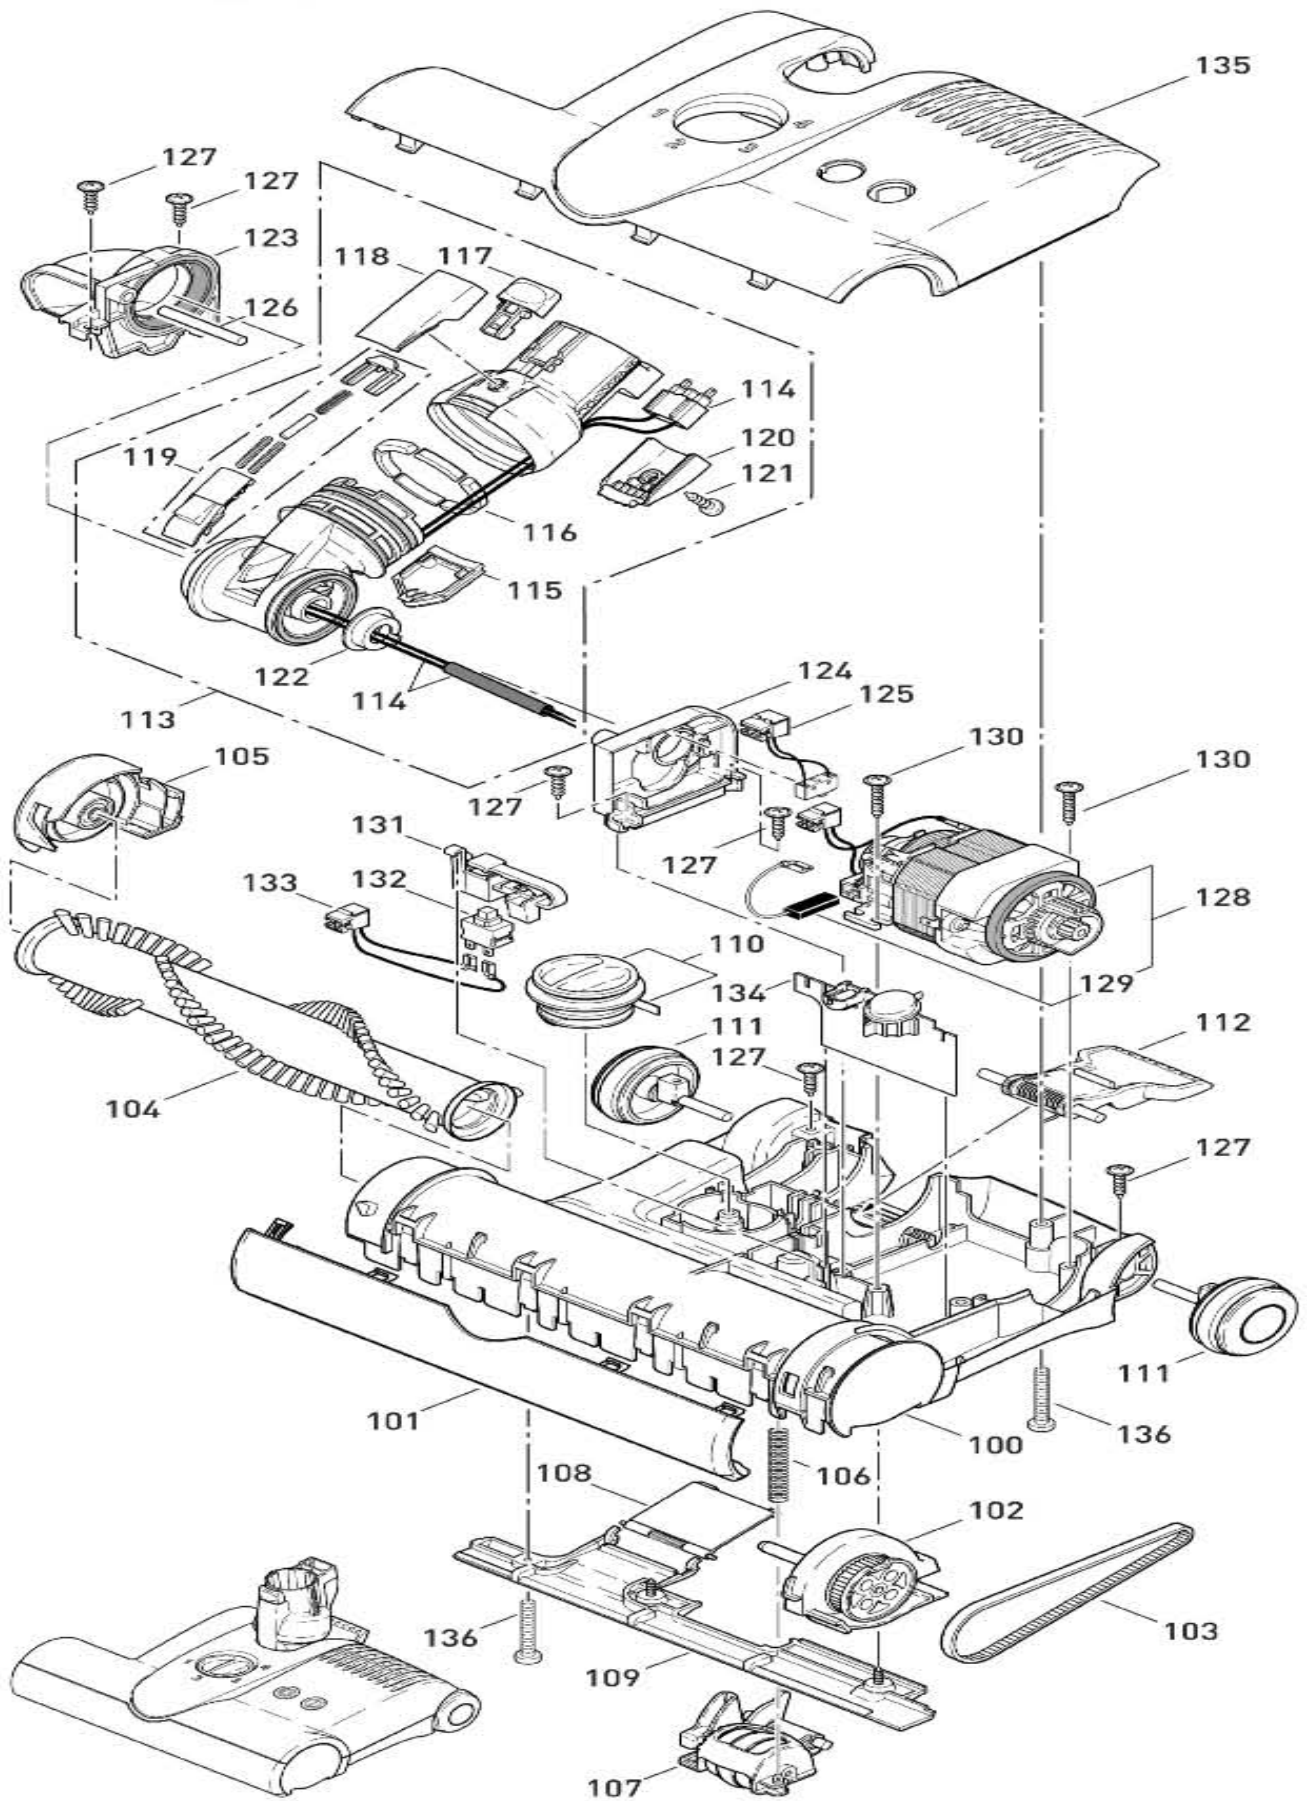

# Felix 1 Premium - Ice Blue Power head 12"

**Power Head Parts List**

100 2324DG Chassis ET	101 2302DG Bumper, complete	102 2314DG Bearing block, left, complete
103 2923 Belt 333 3M HTDII-6	104 5010AM Brush roller, complete	105 2313DG Bearing block, right, complete
106 2929 Spring	107 2316DG Pile adjustment assembly, cpl.	108 2909VO Access door ET w/axle & spring
109 2304DG Rear bottom plate, complete	110 2931DG Pile adjustment button	111 2306DG Wheel, complete
112 2937OR Foot pedal	113 2307DG Swivel neck assembly, cpl.	114 0876ER Wiring swivel neck
115 2947DG Cover, TS-neck	116 2950ER Segments, metal (6 pc. set)	117 1737DG Release button w/leaf spring
118 2952DG Button cover, TS-neck	119 2945DG Swivel neck slide	120 2951DG Socket cover, TS-neck
121 01027 Screw F 3.9x9.5	122 2954 Swivel neck bearing	123 2311 Swivel neck support, right
124 2312 Swivel neck support, left	125 0880 Wiring swivel neck switch	126 2928 Axle
127 01021 Screw F 3.9x13	128 2973ER Brush motor 120V, 175W	129 05141S Carbon brush set
130 01020 Screw F 3.9x21	131 2958ER Lever w/leaf spring	132 05114 Switch 2 - pole
133 0881 Wire	134 2983ER Printed circuit board - 175W	135 2331GWSE Power head cover - ♦FELIX♦ - white
136 0176TL Screw AM 4x30		