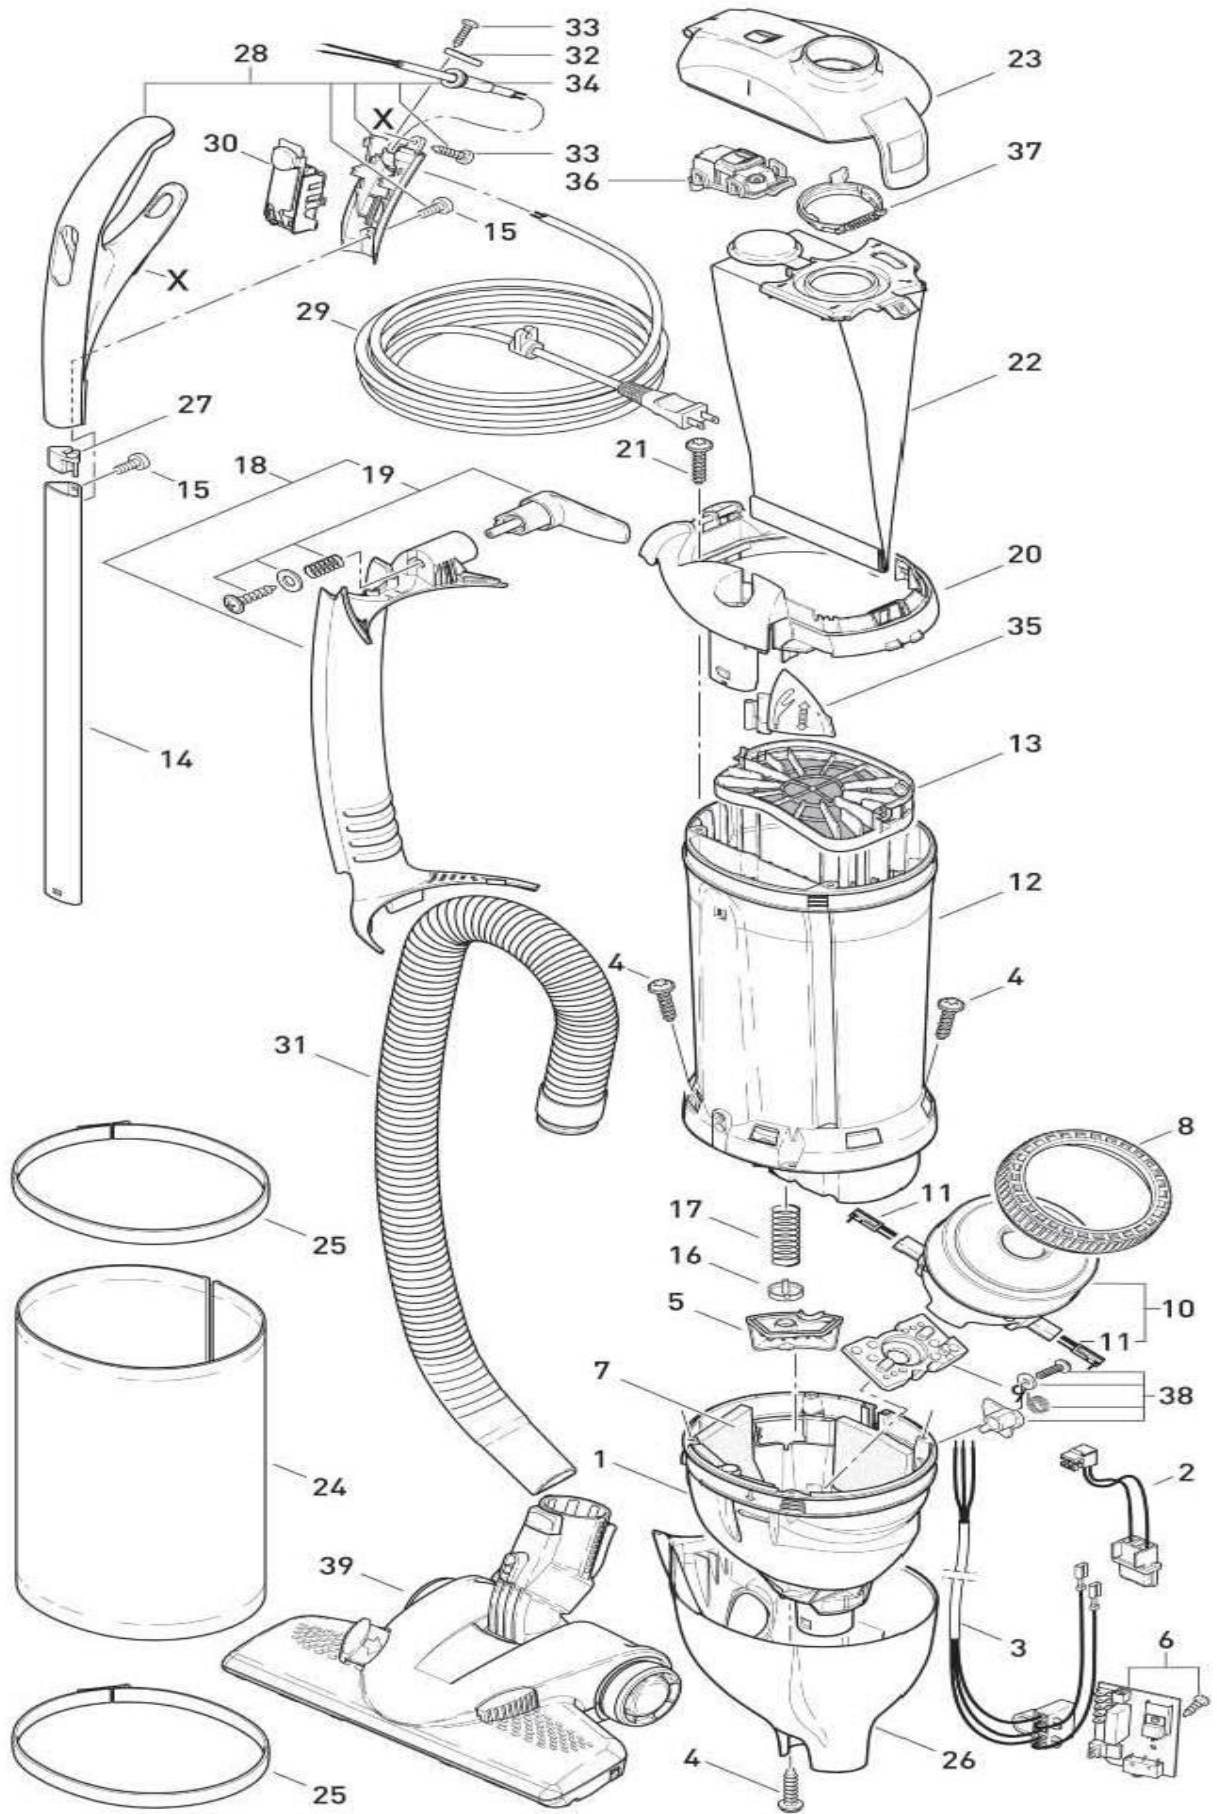

Felix 1 Premium - Onyx