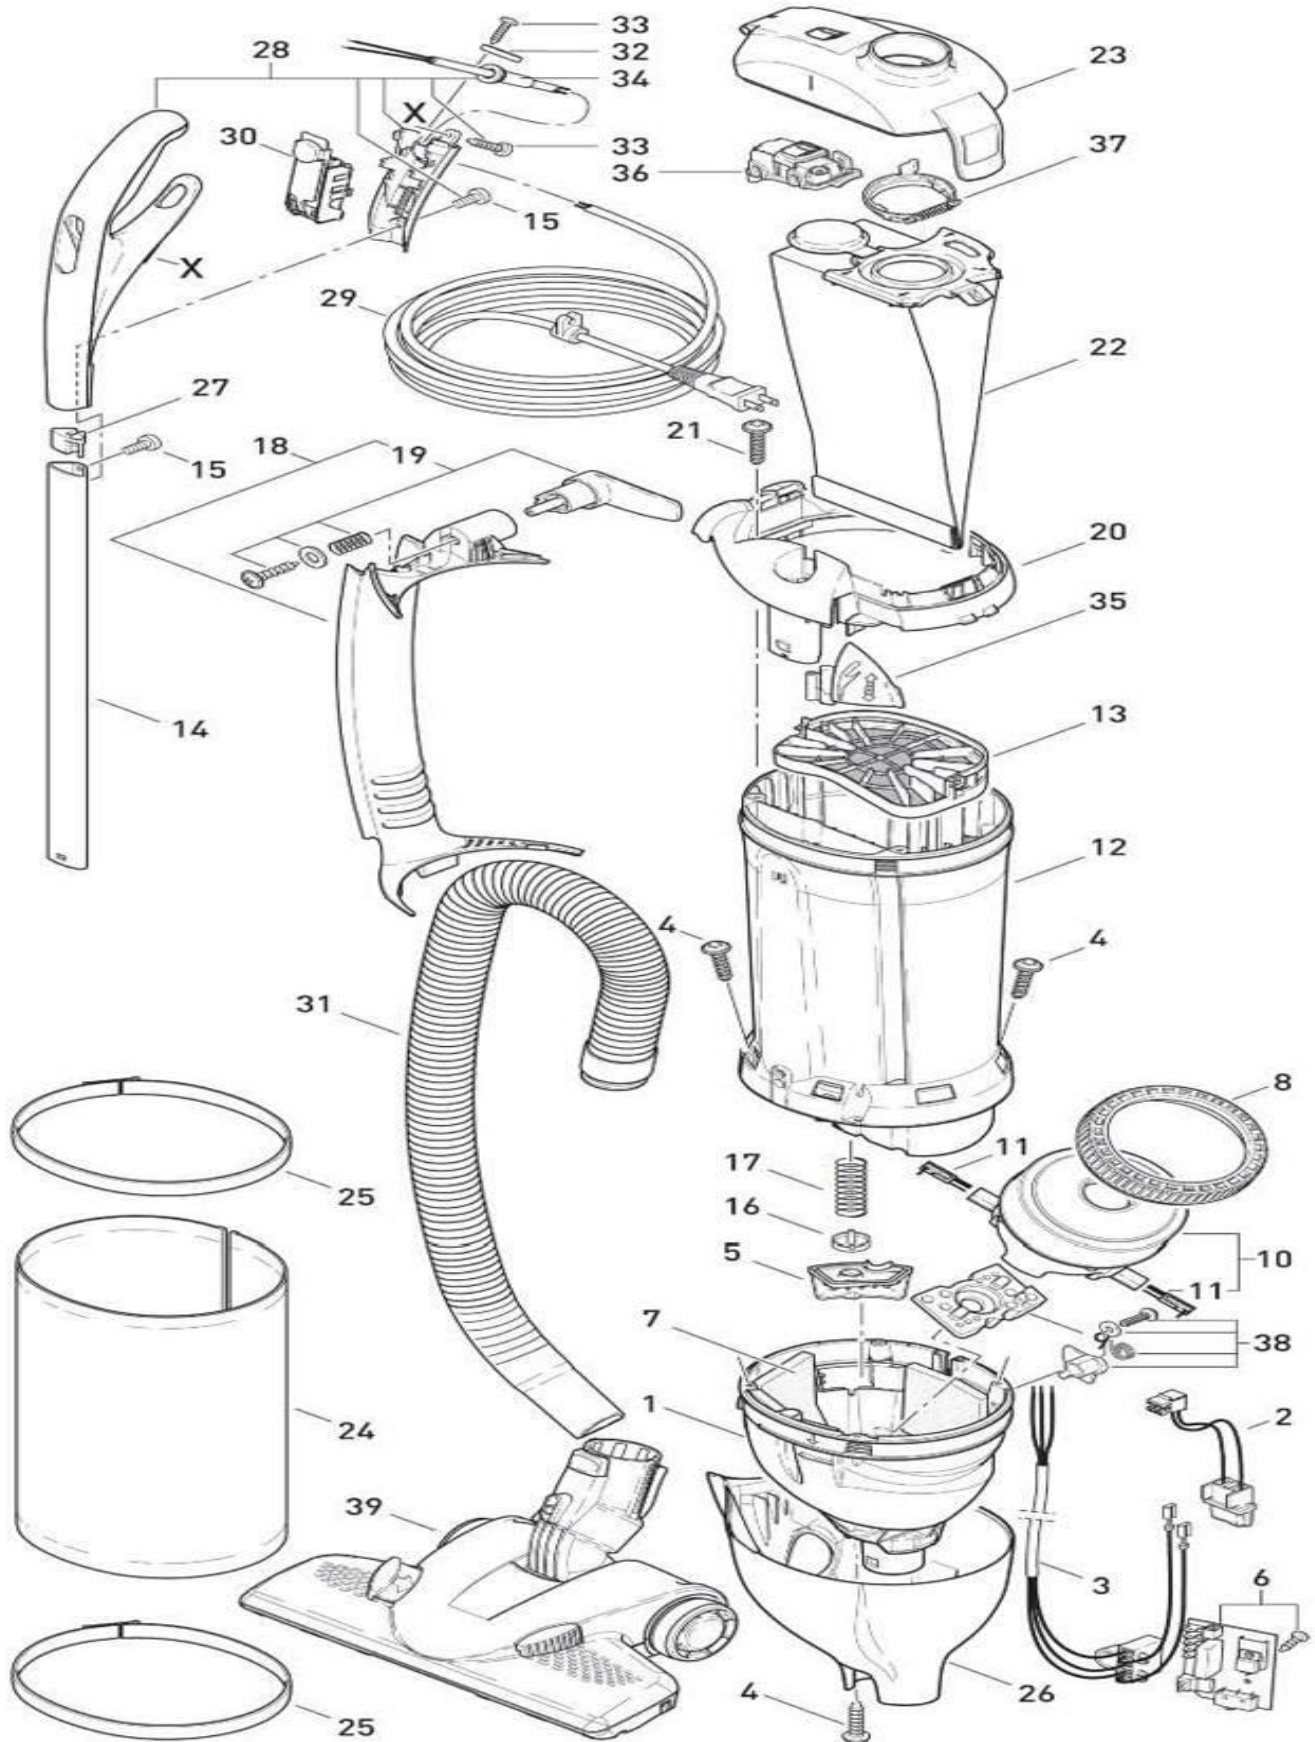

Felix 1 Premium / Felix 4 Kombi - Classic