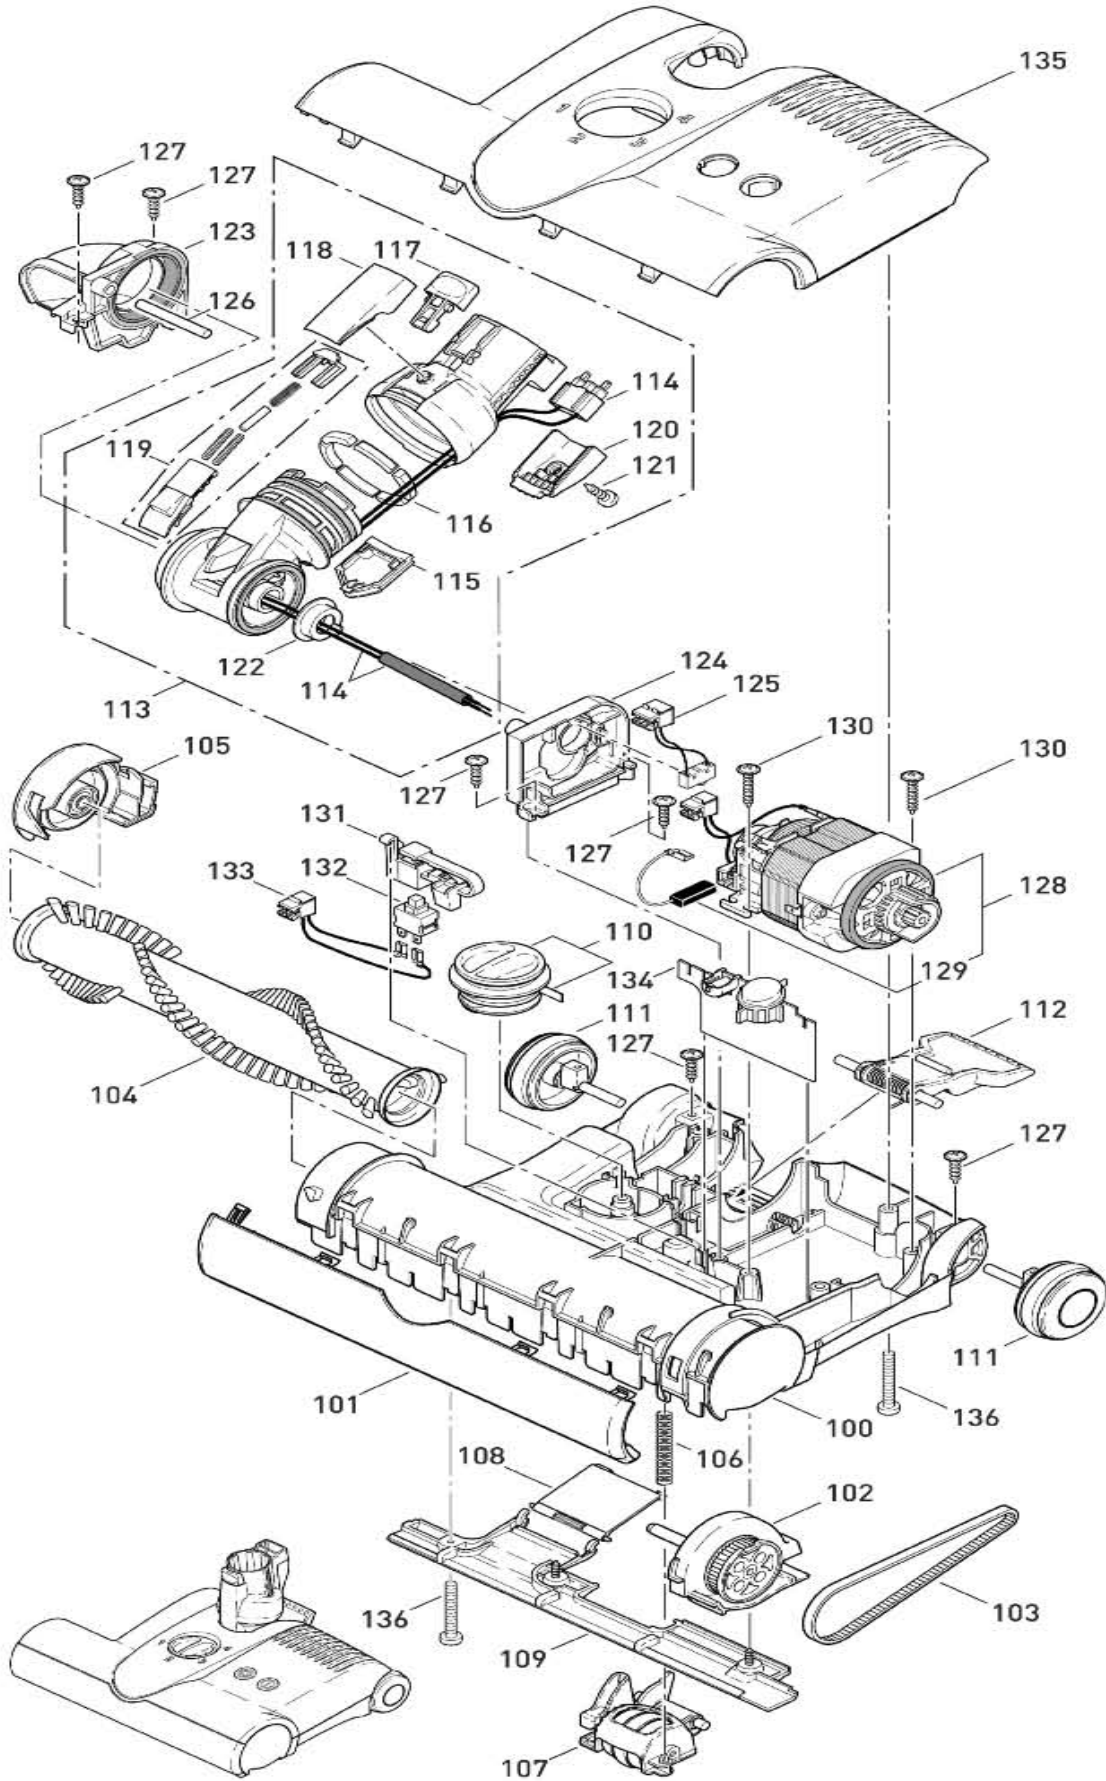

# Felix 1 Premium - Fun

**Power Head Parts List**

100 2324DG Chassis ET-1	101 2302DG Bumper, complete	102 2314DG Bearing block, left, complete
103 2923 Belt 333 3M HTDII-6	104 5010AM Brush roller, cpl.	105 2313DG Bearing block, right, complete
106 2929 Spring	107 2316DG Pile adjustment assembly, cpl.	108 2909VO Access door ET w/axle & spring
109 2304DG Rear bottom plate, complete	110 2931DG Pile adjustment button	111 2306DG Wheel, complete
112 2937OR Foot pedal	113 2307DG Swivel neck assembly, cpl.	114 0876ER Wiring swivel neck
115 2947DG Cover, TS-neck	116 2950ER Segments, metal (6 pc. set)	117 1737DG Release button w/leaf spring
118 2952DG Button cover, TS-neck	119 2945DG Swivel neck slide	120 2951DG Socket cover, TS-neck
121 01027 Screw F 3.9x9.5	122 2954 Swivel neck bearing	123 2311 Swivel neck support, right
124 2312 Swivel neck support, left	125 0880 Wiring swivel neck switch	126 2928 Axle
127 01021 Screw F 3.9x13	128 2973ER Brush motor 120V, 175W	129 05141S Carbon brush set
130 01020 Screw F 3.9x21	131 2958ER Lever w/leaf spring	132 05114 Switch 2 - pole
133 0881 Wire	134 2983ER Printed circuit board ET1 - 175W	135 2333VOSE Power head cover ◆FELIX◆ - orange
136 0176TL Screw AM 4x30		