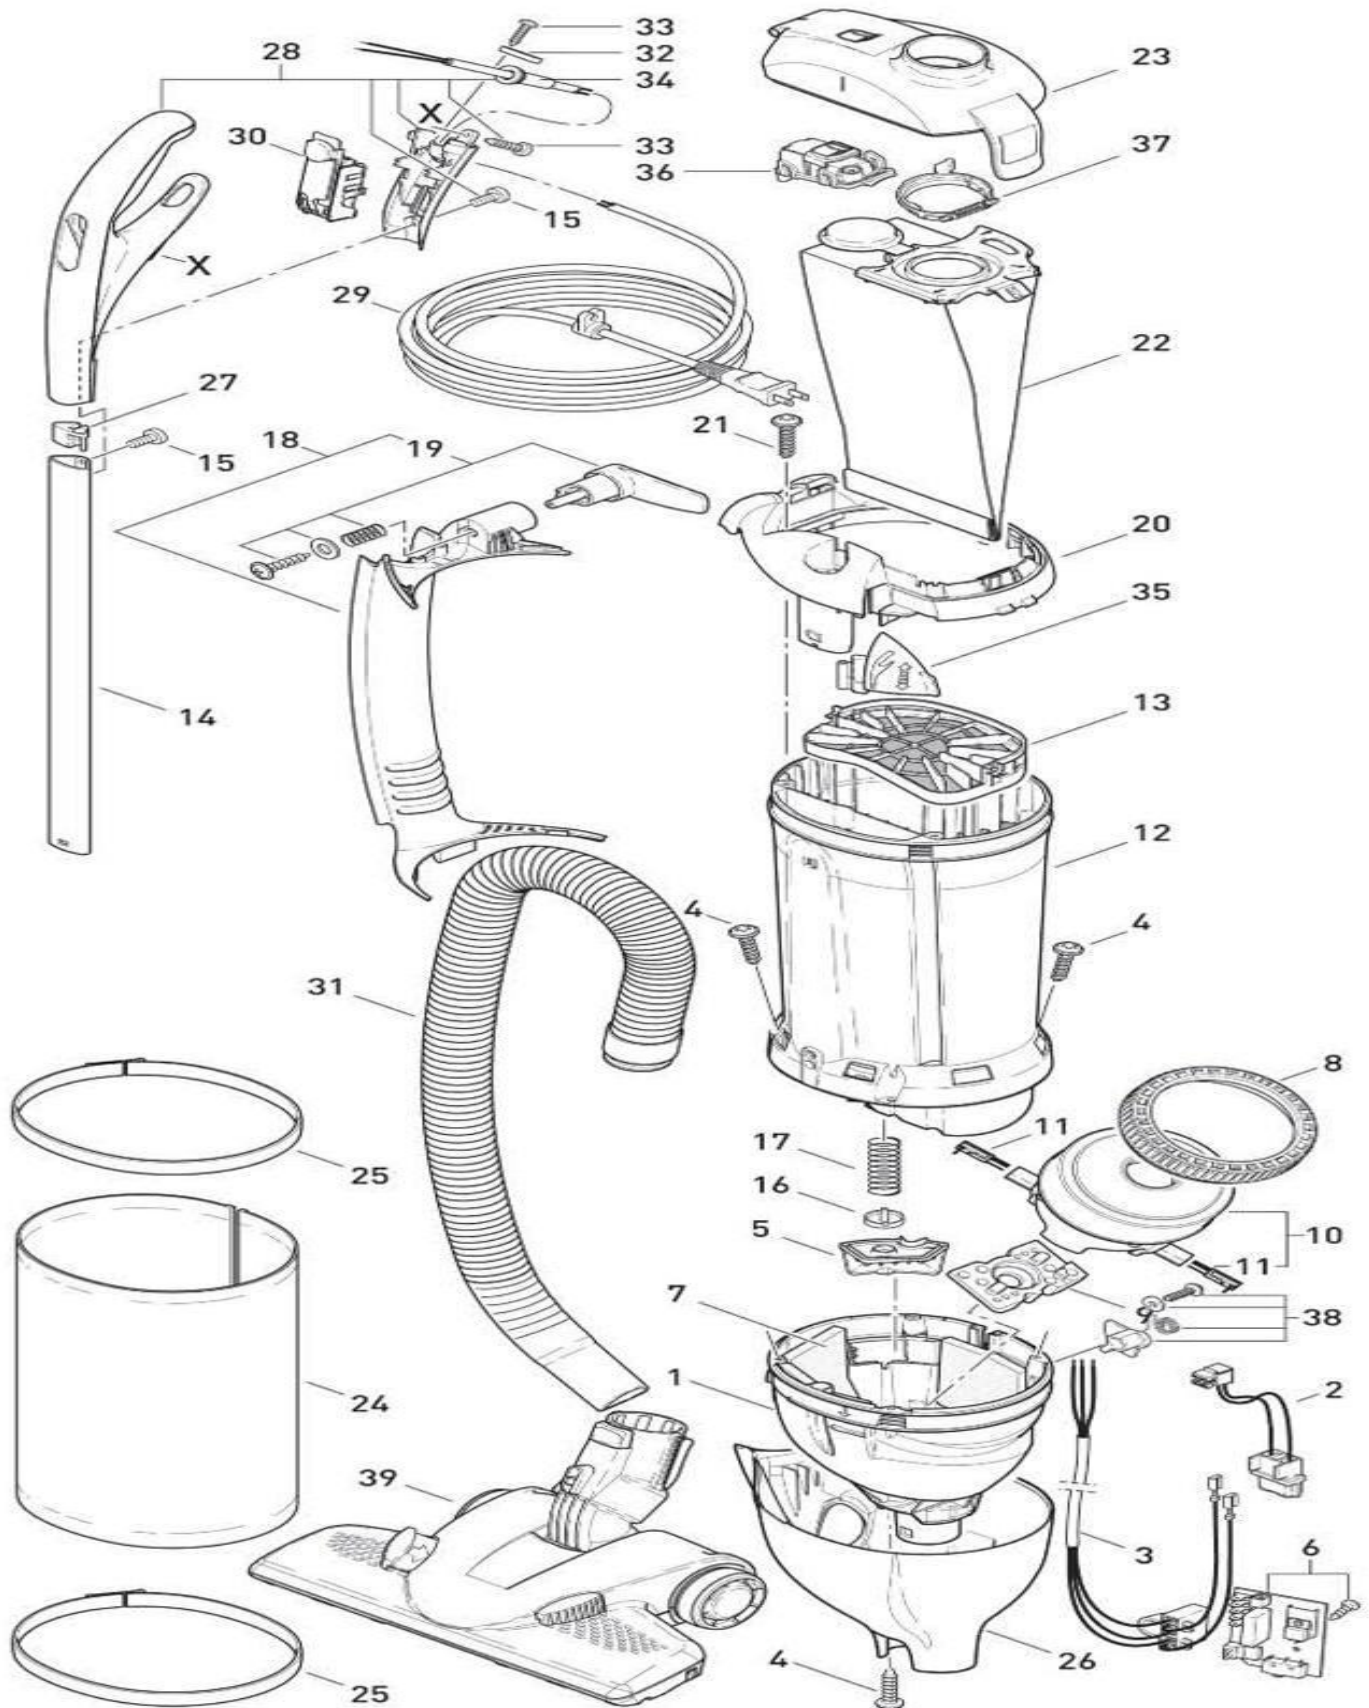

Felix 1 Premium / Felix 4 Kombi - Fun

9803AM FELIX 1 Premium - Orange/Purple
9825AM FELIX 4 Kombi - Orange/Purple