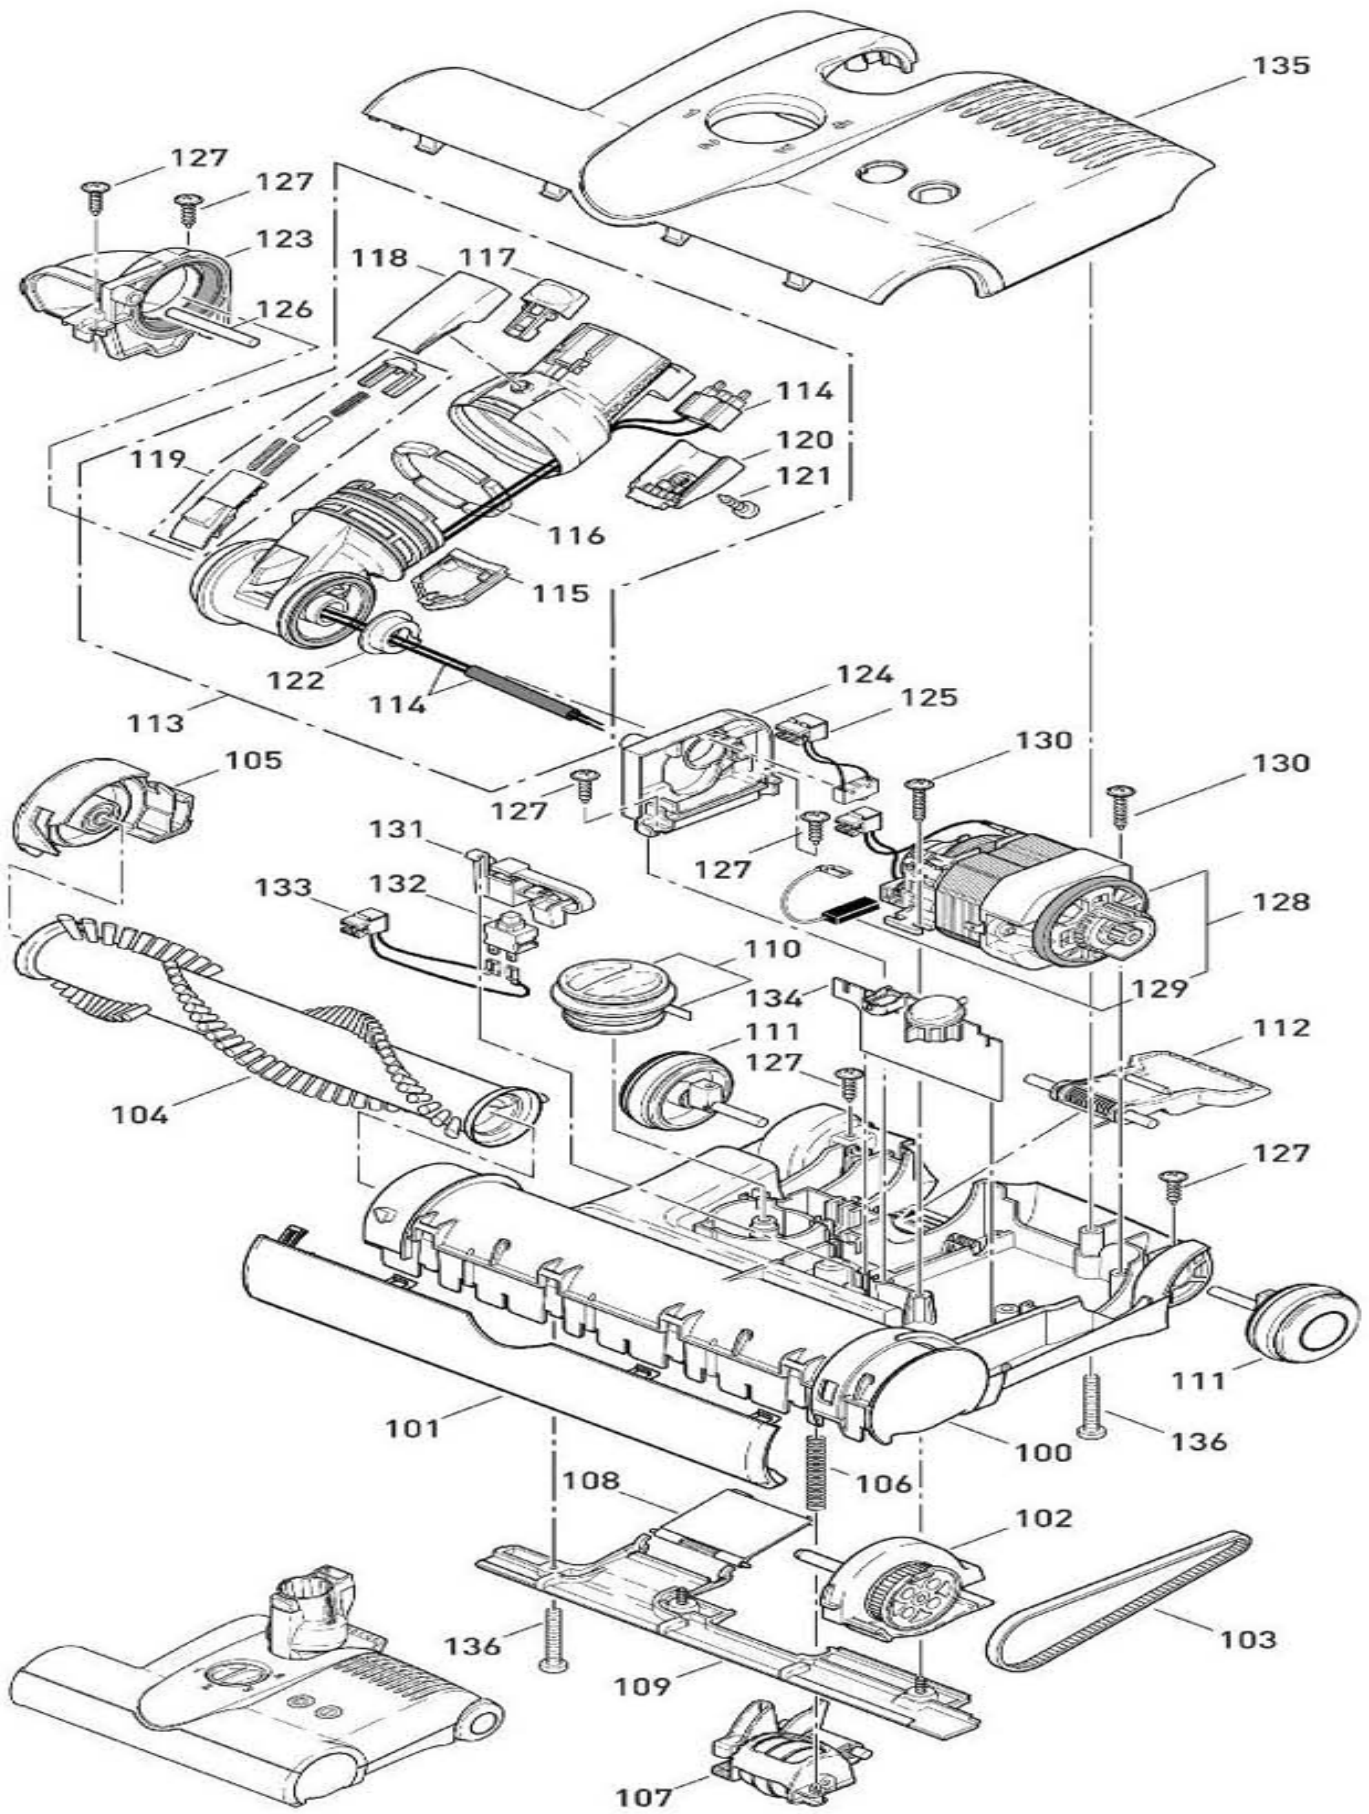

Felix 1 Premium - Classic